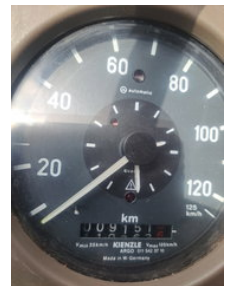

Iveco Turbostar 330 220-36P

General characteristics

Brand	Iveco
Model	Turbostar 330
Subcategory	Heavy duty
Year of construction	1997
Condition	Used

Iveco Turbostar 330 220-36P

Technical specifications

Transmission