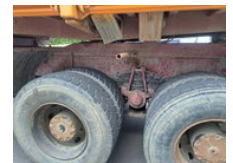

Mercedes-Benz NG 2636 V10 2636 6x6 Germany Truck

General characteristics

Brand Mercedes-Benz

Model NG 2636 V10

Subcategory Three way tipper

Condition Used

Mercedes-Benz NG 2636 V10 2636 6x6 Germany Truck

Accessories