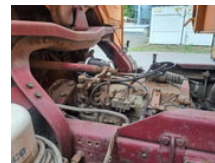

Mercedes-Benz NG 2636 V10 2636 6x6 Germany Truck

General characteristics

Brand Mercedes-Benz

Model NG 2636 V10

Subcategory Three way tipper

Condition Used

Mercedes-Benz NG 2636 V10 2636 6x6 Germany Truck

Accessories